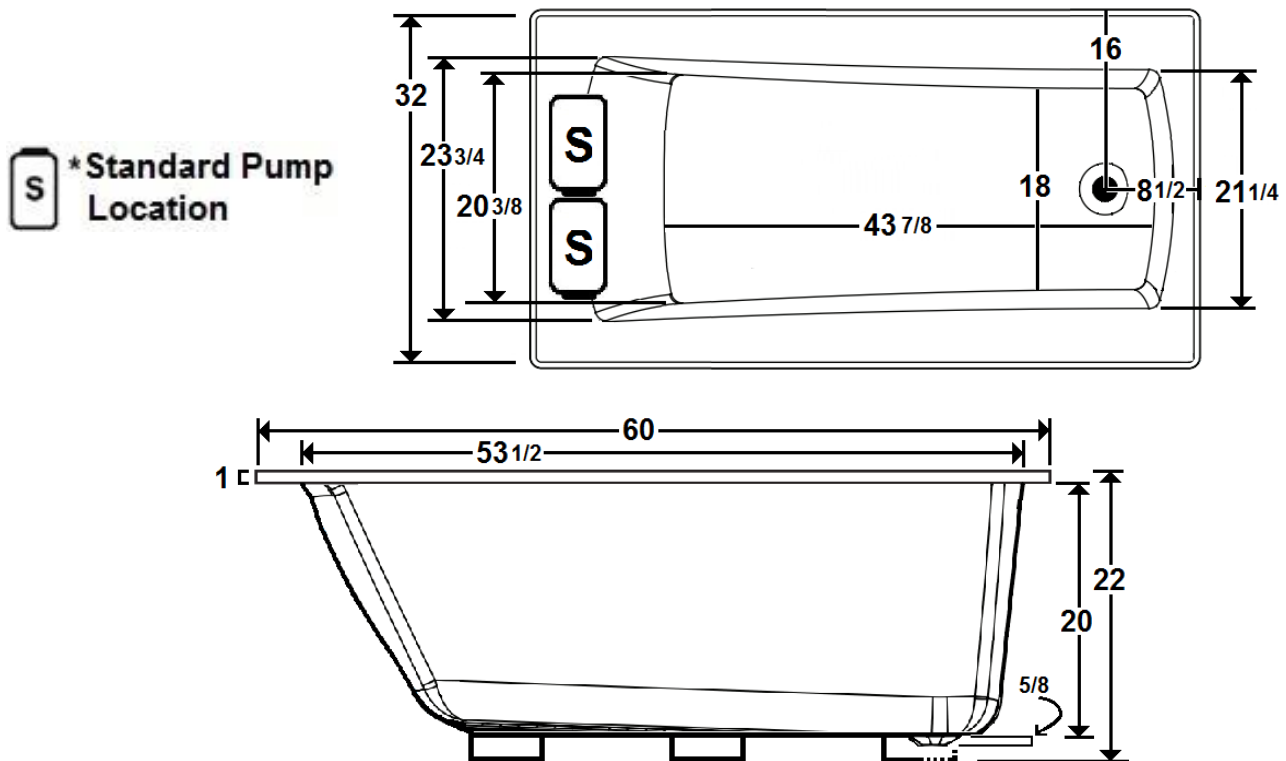

BOSTON 1

60" x 32" Drop-In Acrylic Combo Bath

Model Number
6032BWA064
Drop-In Combo Bath White

Features

- Color-matched jet trim
- 10 adjustable hydrotherapy jets
- 20 high output lateral air jets
- Constructed of high-gloss durable acrylic
- 3-Speed control for the 13.0 Amp pump
- 12.0 Amp variable speed blower
- Mood light included
- Inline heater available – LM300
- Pre-leveled base for easy installation
- Made in the USA

All dimensions are +/- 1/2" and subject to change without notice

Technical Information

- Weight: 140 lbs.
- Water Depth to Overflow: 16 1/4"
- Water Operating Level:
- Water Capacity: 61 gal.
- Sump Dimension: 43 7/8" x 18"